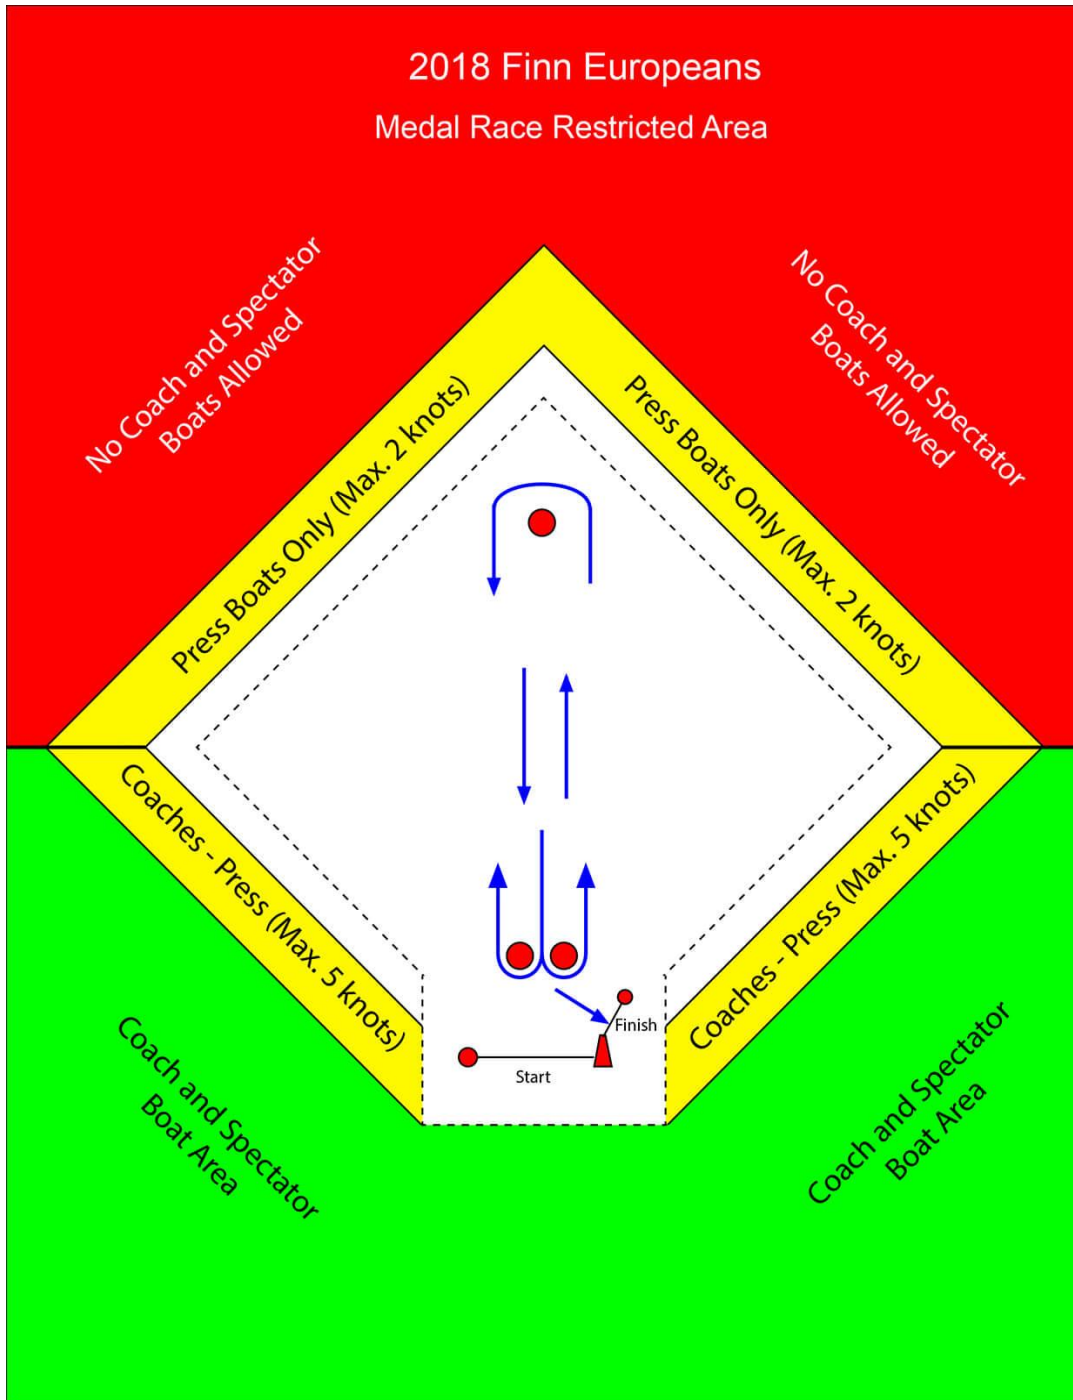

Number

Eight

Time

1800hrs

Date

16th March 2018

From

The Race Committee

Saturday 17th March

Change of Schedule (FS2)

The warning signal for the Medal Race will be displayed at 0930hrs.

The warning signal for the Open Series Final Race will be displayed at 1030hrs.

The daily briefing (SI3.1) on Saturday 17th March will be at 0745hrs.

The course for the **Medal Race is L2.** (This change adds to ADDENDUM B)

On behalf of the Race Committee

Sailing Instruction 22. The following diagram adds to Sailing Instruction 22 for the Medal Race.