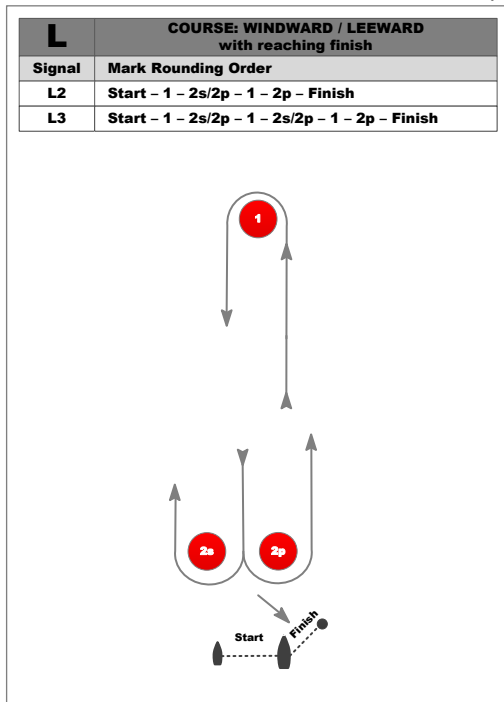

Saturday 17th March

Change of Schedule (FS2)

The warning signal for the Medal Race will be displayed at 0930hrs.

The warning signal for the Open Series Final Race will be displayed at 1030hrs.

The daily briefing (SI3.1) on Saturday 17th March will be at 0745hrs.

The course for the **Medal Race is L2.** (This change adds to ADDENDUM B)

On behalf of the Race Committee

Sailing Instruction 22. The following diagram adds to Sailing Instruction 22 for the Medal Race.