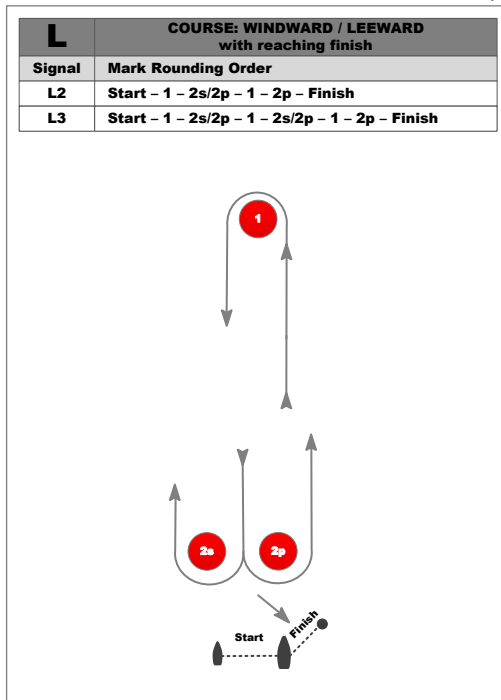

Saturday 17th March

Change of Schedule (FS2)

The warning signal for the Medal Race will be displayed at 0930hrs.

The warning signal for the Open Series Final Race will be displayed at 1030hrs.

The daily briefing (SI3.1) on Saturday 17th March will be at 0745hrs.

The course for the **Medal Race is L2.** (This change adds to ADDENDUM B)