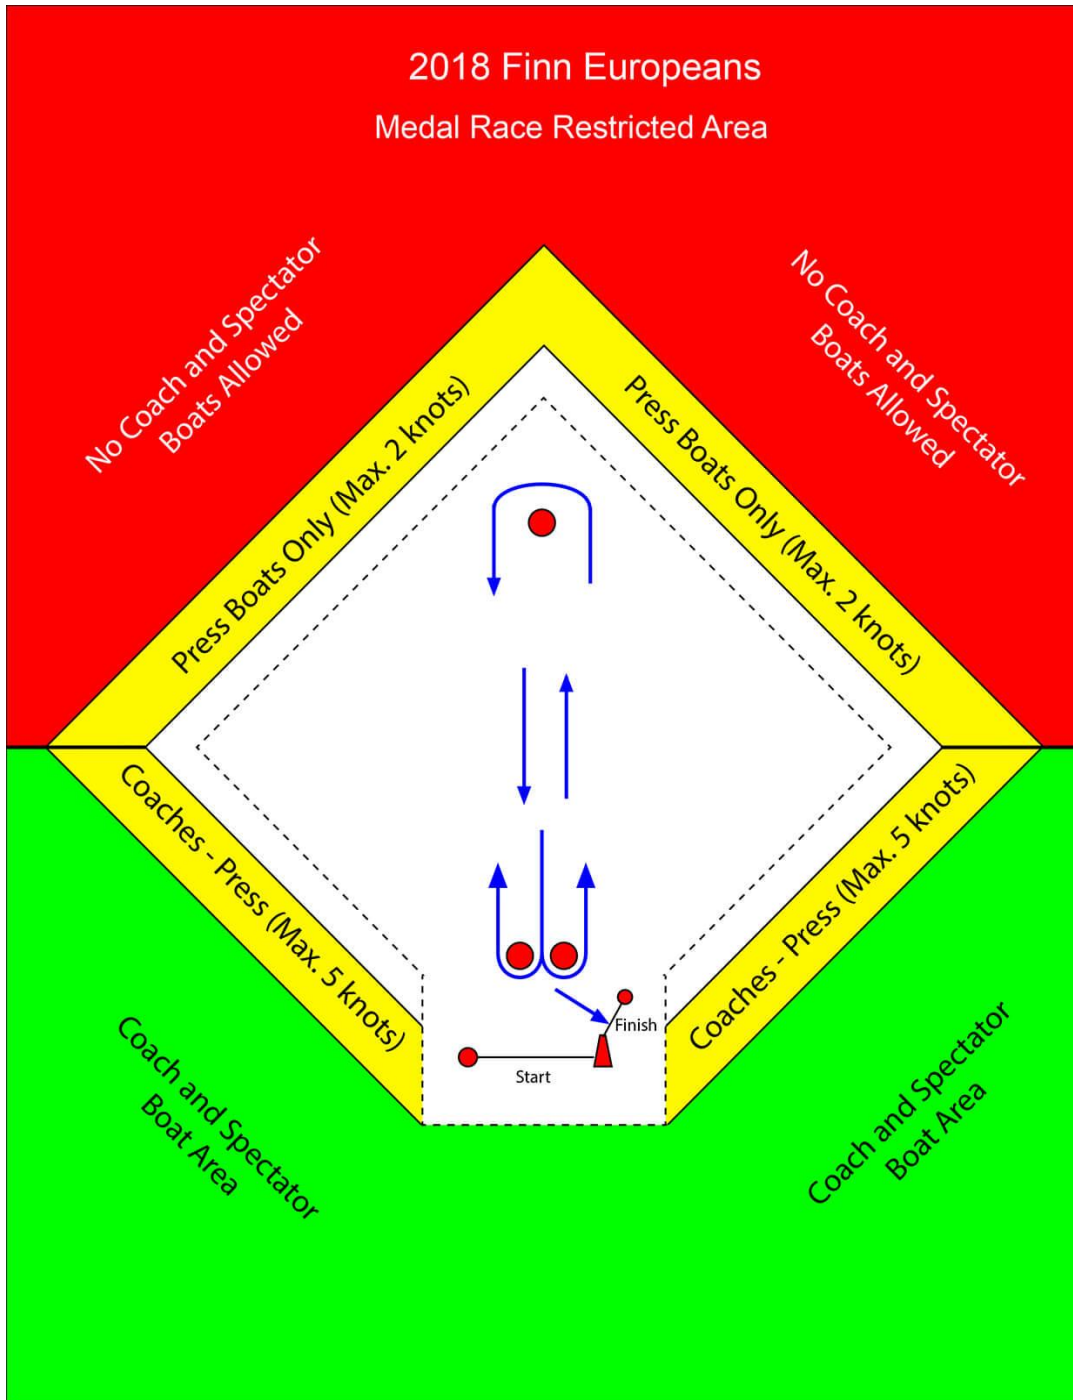

Number

Seven

Time

1800hrs

Date

16<sup>th</sup> March 2018

From

The Race Committee

### Saturday 17<sup>th</sup> March

Change of Schedule (FS2)

The warning signal for the Medal Race will be displayed at 0930hrs.

The warning signal for the Open Series Final Race will be displayed at 1030hrs.

The daily briefing (SI3.1) on Saturday 17<sup>th</sup> March will be at 0745hrs.

The course for the **Medal Race is L2.** (This change adds to ADDENDUM B)

On behalf of the Race Committee

Sailing Instruction 22. The following diagram adds to Sailing Instruction 22 for the Medal Race.